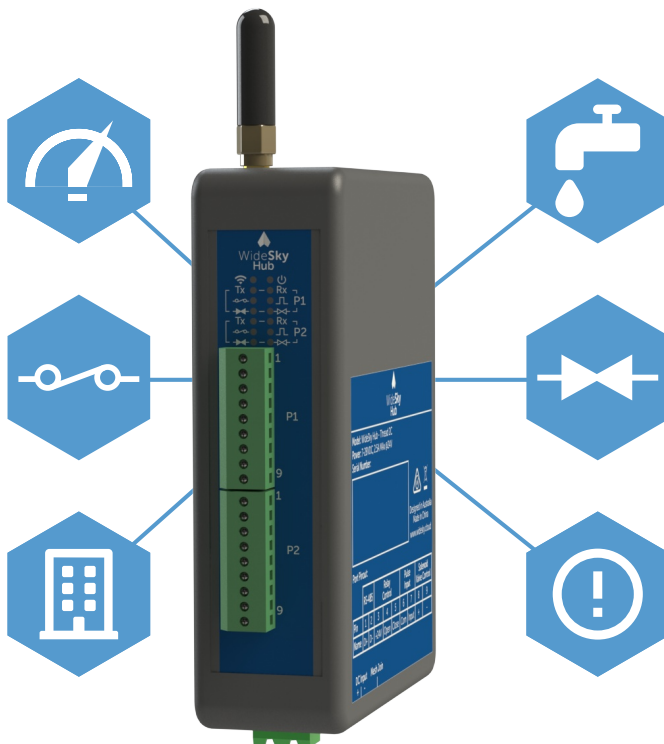

# WideSky Hub

**WideSky® Hub** is a low-cost wireless mesh solution for distributed metering applications.

Designed to be an easily installed highly resilient metering solution, the **WideSky® Hub** Integrates seamlessly with Modbus and pulse metering devices while removing the need for time consuming and often difficult communications cable runs.

With a node to node distance of up to 200m, even the most complex installations become easy to manage.

## Key Features:

- Private fault tolerant mesh network
- Banking-class public-key cryptography
- 2 x Modbus & Digital inputs
- 2 x Relay and valve outputs
- Real-time control from the cloud
- 200m Range (LOS)
- On-board storage