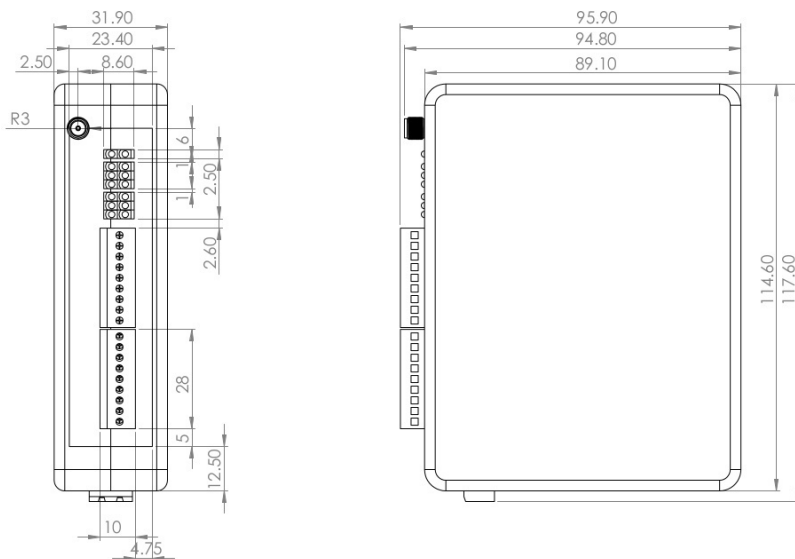

## ➤ Mechanics

- Dimensions - 32x118x96mm (WxHxD)
- Incl. DIN Mount- 32x118x112mm (WxHxD)
- Enclosure - ABS with mounting hardware
- Mounting - DIN-rail
- Weight - 0.3kg

# Dimensions

Dimensions are in mm