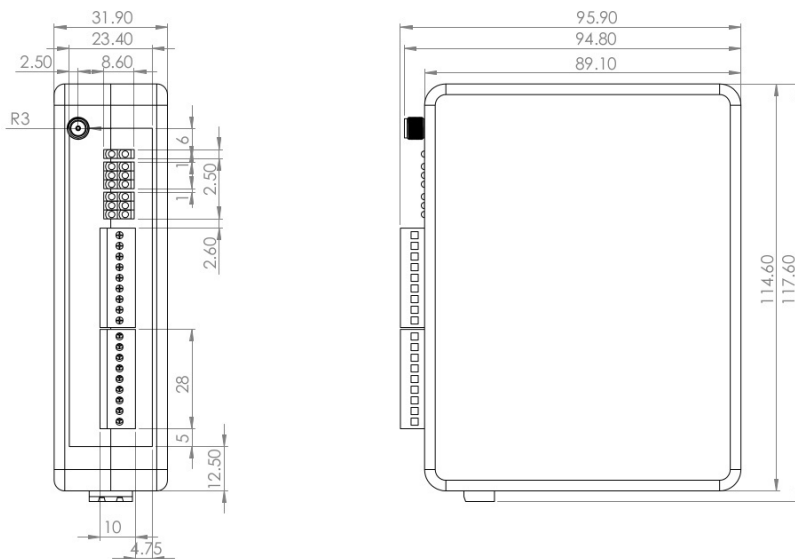

➤ Mechanics

- Dimensions - 32x118x96mm (WxHxD)
- Incl. DIN Mount- 32x118x112mm (WxHxD)
- Enclosure - ABS with mounting hardware
- Mounting - DIN-rail
- Weight - 0.3kg

➤ Power Requirements

- Power Input - 9 to 36 VDC
- Consumption - 7W (31W during control)

Dimensions are in mm

Get in touch

- Phone +61 7 3535 9696
- Visit 38b Douglas St, Milton QLD 4064
- Email sales@widesky.cloud